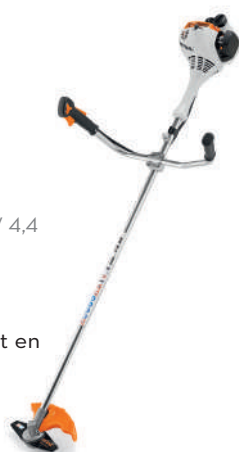

DESBROSSADORA
FS 55

27,2 cm³ • 0,80 kW / 1,0 CV 4,4 kg[Ⓞ] • AutoCut C 26-2
Tallaherbes Ø 230 mm

Ideal per treballar amb total comoditat, fins i tot en llocs estrets.

ABANS ~~344 €~~

ARA **284 €**